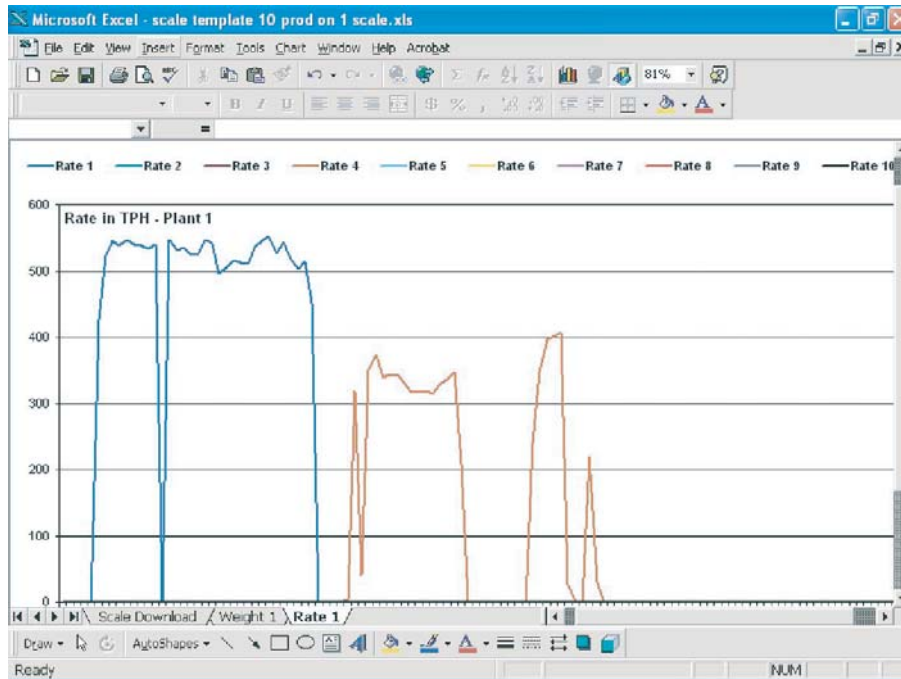

Belt-Way RS-232 Data Collection Compact Flash Option

The compact flash recorder is hardwired to the scale control box.

A compact flash card is placed in the recorder. Then the data is downloaded to a computer by using the provided USB reader.

Microsoft Excel - scale template 10 prod on 1 scale.xls

	A	B	C	D	E	F	T
1	scale	plant	prod	wt	time	date	
2	1	1	1	0	7:19:36	10/12/2004	
3	1	1	1	0	7:22:33	10/12/2004	
4	1	1	1	0	7:27:33	10/12/2004	
5	1	1	1	0	7:32:33	10/12/2004	
6	1	1	1	0.036	7:37:33	10/12/2004	
7	1	1	1	35.514	7:42:33	10/12/2004	
8	1	1	1	79.14	7:47:33	10/12/2004	
9	1	1	1	124.563	7:52:33	10/12/2004	
10	1	1	1	169.399	7:57:33	10/12/2004	
11	1	1	1	214.855	8:02:32	10/12/2004	
12	1	1	1	259.828	8:07:32	10/12/2004	