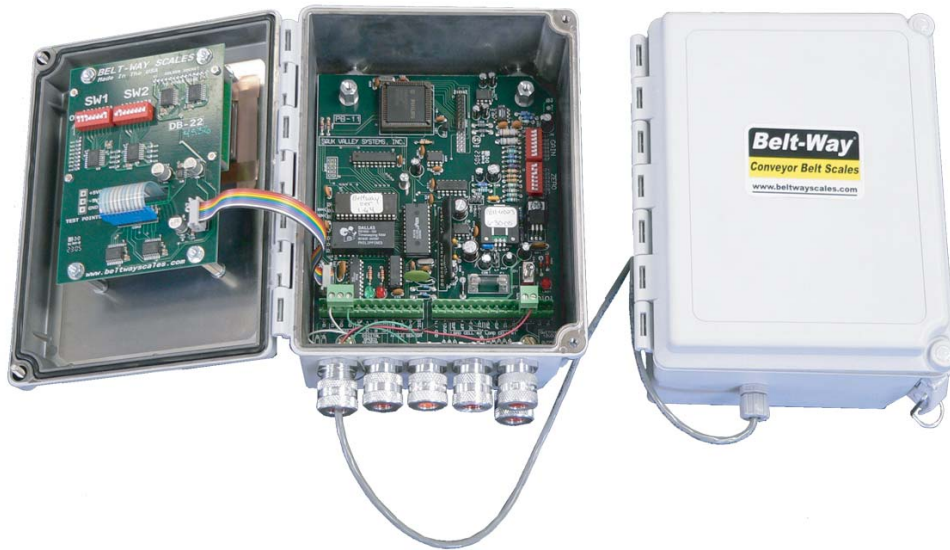

Belt-Way RS-232 Data Collection Compact Flash Option

The compact flash recorder is hardwired to the scale control box.

A compact flash card is placed in the recorder. Then the data is downloaded to a computer by using the provided USB reader.